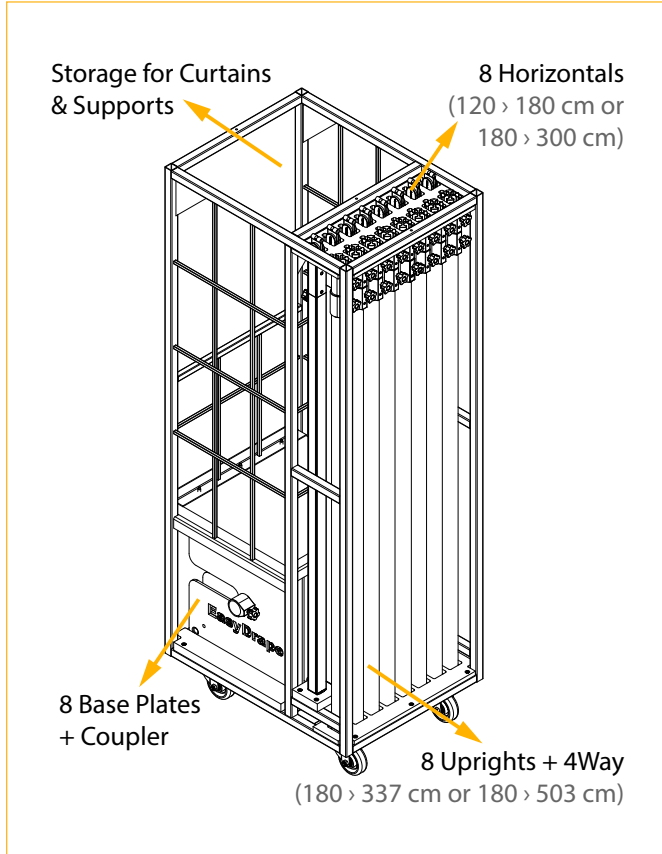

EASYDRAPE

TECHNICAL DATA SHEET

February 2022

Save time and space by using the toolless EasyDrape to safely hang expo drapes up to 5 m high. The stand-alone pipe & drape solution is ideal for trade show displays, venue masking, event decoration, banner stands or temporary room dividers.

- » **SPECIFICATIONS**
- Toolless system for a handy and silent installation (no hammering)
 - For hanging curtains up to 5m high without extension.
 - Build your set at a comfortable height and push it up to as high as 5m. No need for scaffolding.
 - Uprights with 4-way connector for easy mounting of horizontals.
 - Three standard lengths of Uprights:
80 to 146 cm (FOH) // 180 to 337 cm // 180 to 503 cm
 - Three standard lengths of Horizontals:
90 to 120 cm // 120 to 180 cm // 180 to 300 cm
 - EasyDrape support ensures a safe installation.

» **EASYDRAPE CORNER**

» **EASYDRAPE WALL**

» EASYDRAPE UPRIGHT + SUPPORT

» **EASYDRAPE WITH SHOWPIPE IN LINE (Connector 4-Way to ShowPipe)**

» **EASYDRAPE WITH SHOWPIPE IN FRONT (Connection Plate EasyDrape)**

» EASYDRAPE COAT HOOKS

» EASYDRAPE STORAGE & TRANSPORT OPTIONS

» COMPONENTS (MM) : UPRIGHTS

Telescopic Upright with 4-Way 80 > 146 cm (FOH)	
Article code	Colour
8750 2306 1307	Black
Info	Weight
- 4Way included - For front of house - Max. load 15kg	1.45 kg/m