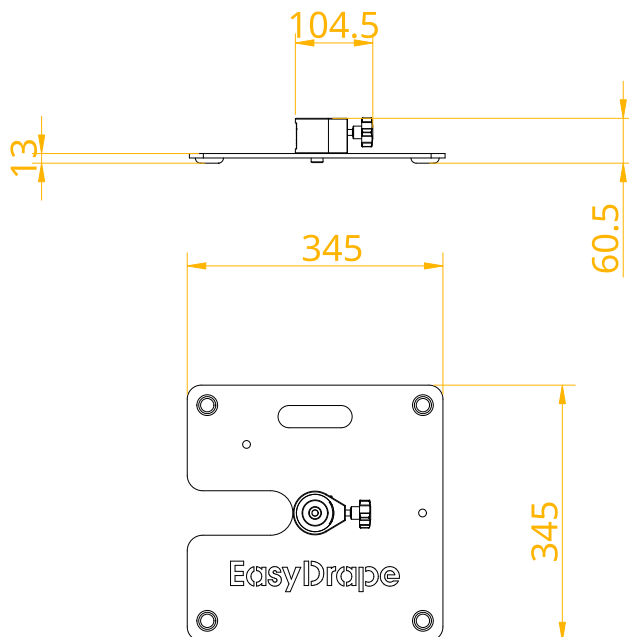

- » **SPECIFICATIONS**
- Toolless system for a handy and silent installation (no hammering)
 - For hanging curtains up to 5m high without extension.
 - Build your set at a comfortable height and push it up to as high as 5m. No need for scaffolding.
 - Uprights with 4-way connector for easy mounting of horizontals.
 - Three standard lengths of Uprights:
80 to 146 cm (FOH) // 180 to 337 cm // 180 to 503 cm
 - Three standard lengths of Horizontals:
90 to 120 cm // 120 to 180 cm // 180 to 300 cm
 - EasyDrape support ensures a safe installation.

» OUTER DIMENSIONS UPRIGHT 3 METER (MM)

» OUTER DIMENSIONS UPRIGHT 5 METER (MM)

» OUTER DIMENSIONS BASE PLATE (MM)

» OUTER DIMENSIONS BASE PLATE FRONT OF HOUSE (MM)

» **OUTER DIMENSIONS UPRIGHT WITH SUPPORT (MM)**

Telescopic Upright with 4-Way 180 > 337 cm	
Article code	Colour
8750 2306 3377	Black
Info	Weight
- 4Way included - Max. load 15kg	2.95 kg/m

Telescopic Upright with 4-Way 180 > 503 cm	
Article code	Colour
8750 2306 5057	Black
Info	Weight
- 4Way included - Max. load 15kg	4.60 kg/m

Velvet Hanging Rope	
Article code	Colour
8750 2263 0107	Black
8750 2263 0109	Red
Info	Weight
Diameter: 3 cm Length: 150 cm	0.52 kg/piece

» COMPONENTS (MM) : STORAGE

Flightcase for 9 Base Plates + 9 Uprights + 9 Horizontals	
Article code	Colour
8750 2375 0117	Black
Info	Weight
Fits Uprights of 3 m and 5 m high	118 kg (empty) 312.5 kg (full)