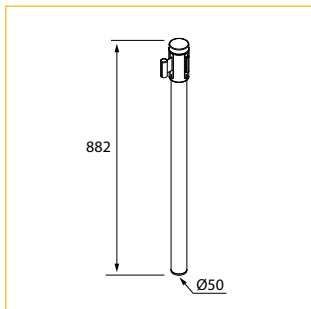

Connection Plate for ShowPipe	
Article code	Colour
8750 2263 0087	Black
Info	Weight
To hang ShowPipe in front of EasyDrape	0.21 kg/piece

Connector 4-Way to ShowPipe	
Article code	Colour
8750 2263 0074	Aluminium
Info	Weight
To hang ShowPipe in line with EasyDrape	0.006 kg/piece