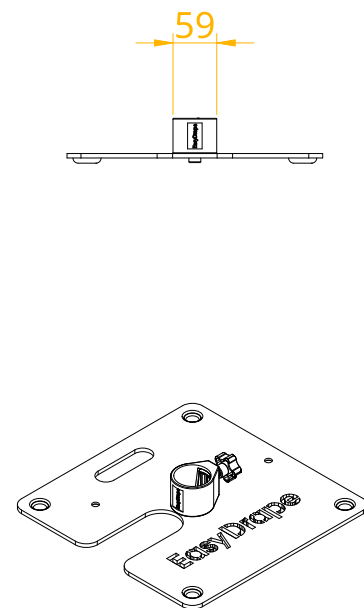

- » **SPECIFICATIONS**
- Toolless system for a handy and silent installation (no hammering)
 - For hanging curtains up to 5m high without extension.
 - Build your set at a comfortable height and push it up to as high as 5m. No need for scaffolding.
 - Uprights with 4-way connector for easy mounting of horizontals.
 - Three standard lengths of Uprights:
80 to 146 cm (FOH) // 180 to 337 cm // 180 to 503 cm
 - Three standard lengths of Horizontals:
90 to 120 cm // 120 to 180 cm // 180 to 300 cm
 - EasyDrape support ensures a safe installation.

» OUTER DIMENSIONS UPRIGHT 3 METER (MM)

» OUTER DIMENSIONS UPRIGHT 5 METER (MM)

» OUTER DIMENSIONS BASE PLATE (MM)

» OUTER DIMENSIONS BASE PLATE FRONT OF HOUSE (MM)

» **OUTER DIMENSIONS UPRIGHT WITH SUPPORT (MM)**

» **EASYDRAPE CORNER**

» **EASYDRAPE WALL**

» EASYDRAPE UPRIGHT + SUPPORT

» **EASYDRAPE WITH SHOWPIPE IN LINE (Connector 4-Way to ShowPipe)**

» **EASYDRAPE WITH SHOWPIPE IN FRONT (Connection Plate EasyDrape)**

» EASYDRAPE COAT HOOKS

» EASYDRAPE STORAGE & TRANSPORT OPTIONS

» COMPONENTS (MM) : UPRIGHTS

Telescopic Upright with 4-Way 80 > 146 cm (FOH)	
Article code	Colour
8750 2306 1307	Black
Info	Weight
- 4Way included - For front of house - Max. load 15kg	1.45 kg/m