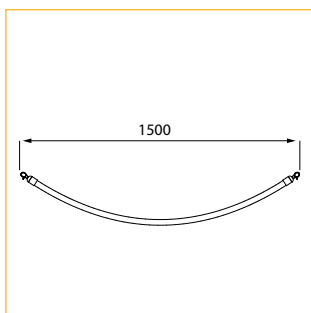

Connection Plate for ShowPipe	
Article code	Colour
8750 2263 0087	Black
Info	Weight
To hang ShowPipe in front of EasyDrape	0.21 kg/piece

Connector 4-Way to ShowPipe	
Article code	Colour
8750 2263 0074	Aluminium
Info	Weight
To hang ShowPipe in line with EasyDrape	0.006 kg/piece

Retractable Belt Barrier 2,5m	
Article code	Colour
8750 2317 0907	Black
Info	Weight
On fix pole - 90 cm H Belt of 250 cm L	1.08 kg/piece

Hanging Rope - Ring	
Article code	Colour
8750 2317 0917	Black
Info	Weight
On fix pole - 90 cm H	0.92 kg/piece