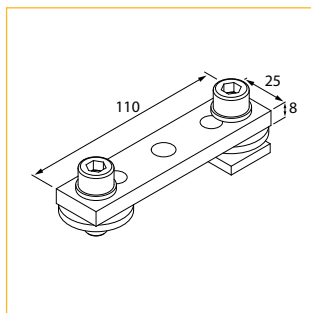

Connection Plate for ShowPipe	
Article code	Colour
8750 2263 0087	Black
Info	Weight
To hang ShowPipe in front of EasyDrape	0.21 kg/piece