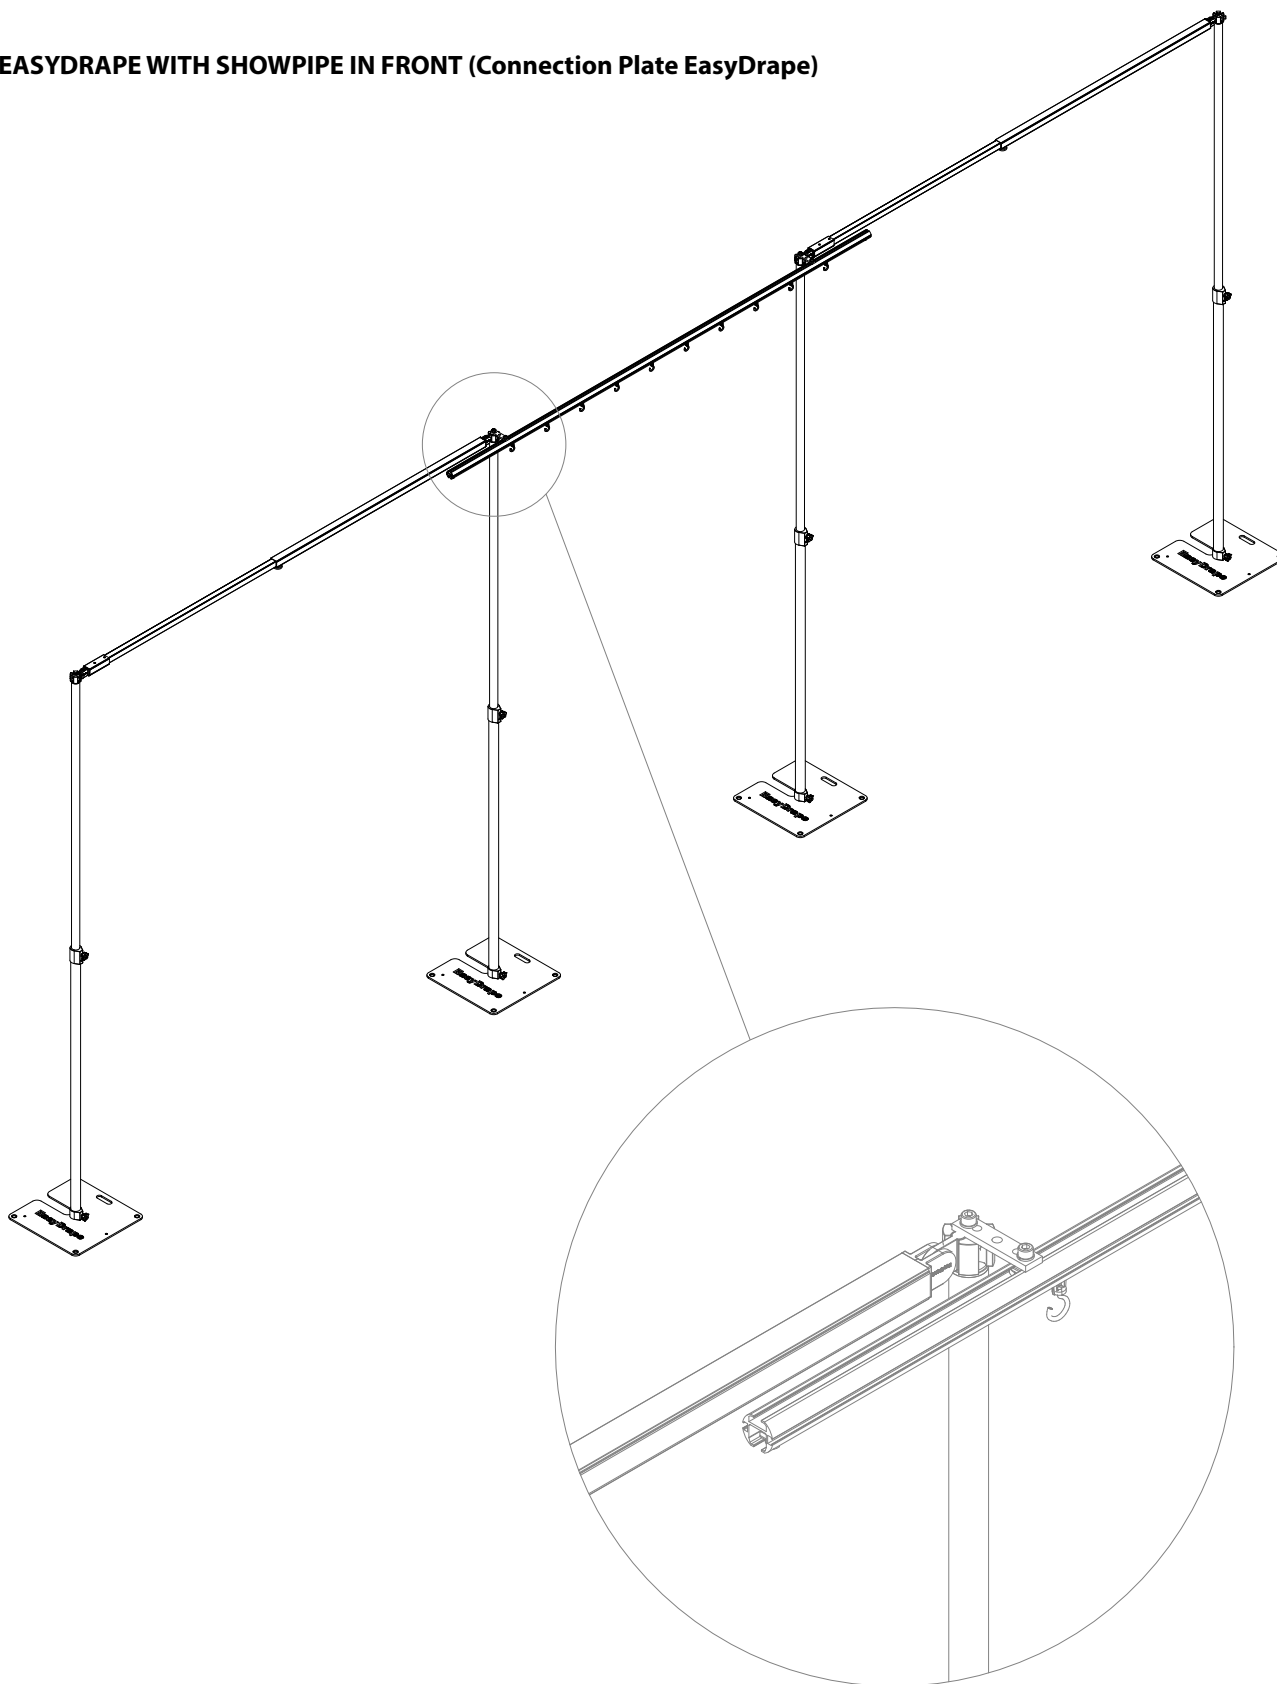

EASYDRAPE

TECHNICAL DATA SHEET

February 2022

Save time and space by using the toolless EasyDrape to safely hang expo drapes up to 5 m high. The stand-alone pipe & drape solution is ideal for trade show displays, venue masking, event decoration, banner stands or temporary room dividers.

» **EASYDRAPE CORNER**

» **EASYDRAPE WALL**

» EASYDRAPE UPRIGHT + SUPPORT

» **EASYDRAPE WITH SHOWPIPE IN LINE (Connector 4-Way to ShowPipe)**

» **EASYDRAPE WITH SHOWPIPE IN FRONT (Connection Plate EasyDrape)**

» EASYDRAPE COAT HOOKS

» EASYDRAPE STORAGE & TRANSPORT OPTIONS

» COMPONENTS (MM) : UPRIGHTS

Telescopic Upright with 4-Way 80 > 146 cm (FOH)	
Article code	Colour
8750 2306 1307	Black
Info	Weight
- 4Way included - For front of house - Max. load 15kg	1.45 kg/m

Base Plate - Front of House (FOH)	
Article code	Colour
8750 2000 0057	Black
Info	Weight
For Upright FOH, Hanging Rope Ring and Retractable Belt	5 kg/piece

Base Plate	
Article code	Colour
8750 2000 0147	Black
Info	Weight
For Upright of 3 m or 5 m high	14 kg/piece