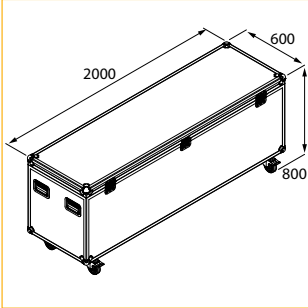

Velvet Hanging Rope	
Article code	Colour
8750 2263 0107	Black
8750 2263 0109	Red
Info	Weight
Diameter: 3 cm Length: 150 cm	0.52 kg/piece

» COMPONENTS (MM) : STORAGE

Flightcase for 9 Base Plates + 9 Uprights + 9 Horizontals	
Article code	Colour
8750 2375 0117	Black
Info	Weight
Fits Uprights of 3 m and 5 m high	118 kg (empty) 312.5 kg (full)