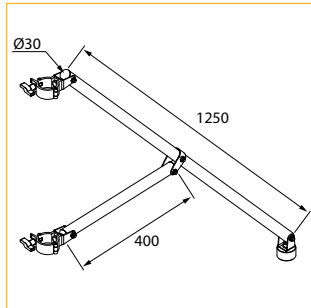

» COMPONENTS (MM) : ADD ONS

Support for Uprights	
Article code	Colour
8750 2306 5067	Black
Info	Weight
- To support Uprights - Length 125cm	1.60 kg/piece