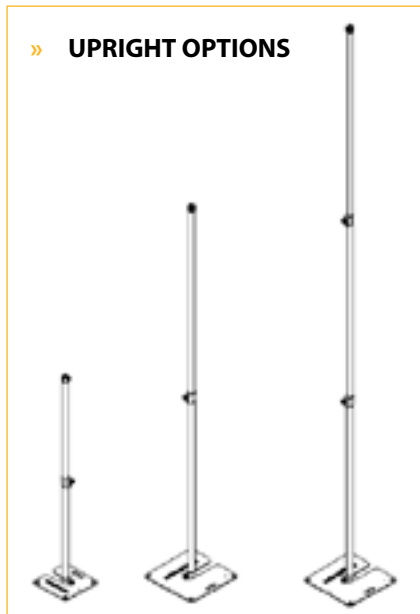

EASYDRAPE

TECHNICAL DATA SHEET

February 2022

Save time and space by using the toolless EasyDrape to safely hang expo drapes up to 5 m high. The stand-alone pipe & drape solution is ideal for trade show displays, venue masking, event decoration, banner stands or temporary room dividers.

- » **SPECIFICATIONS**
- Toolless system for a handy and silent installation (no hammering)
 - For hanging curtains up to 5m high without extension.
 - Build your set at a comfortable height and push it up to as high as 5m. No need for scaffolding.
 - Uprights with 4-way connector for easy mounting of horizontals.
 - Three standard lengths of Uprights:
80 to 146 cm (FOH) // 180 to 337 cm // 180 to 503 cm
 - Three standard lengths of Horizontals:
90 to 120 cm // 120 to 180 cm // 180 to 300 cm
 - EasyDrape support ensures a safe installation.