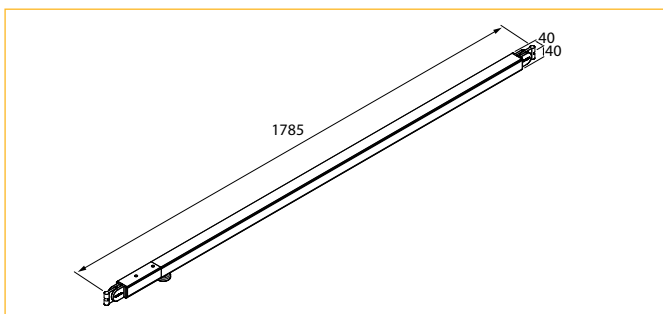

Base Plate - Front of House (FOH)	
Article code	Colour
8750 2000 0057	Black
Info	Weight
For Upright FOH, Hanging Rope Ring and Retractable Belt	5 kg/piece

Base Plate	
Article code	Colour
8750 2000 0147	Black
Info	Weight
For Upright of 3 m or 5 m high	14 kg/piece

Base Plate Coupler	
Article code	Colour
8750 2306 0017	Black
Info	Weight
To connect Upright to floor plate	0.22 kg/piece

» COMPONENTS (MM) : HORIZONTALS

Horizontal Drape Support 90 > 120 cm

Article code	Colour
8750 2309 0907	Black
Info	Weight
Finished with hook & loop fastener on both sides for attaching EasyDrape curtains.	1.55 kg/piece

Horizontal Drape Support 120 > 180 cm

Article code	Colour
8750 2309 1207	Black
Info	Weight
Finished with hook & loop fastener on both sides for attaching EasyDrape curtains.	2.03 kg/piece

Horizontal Drape Support 180 > 300 cm