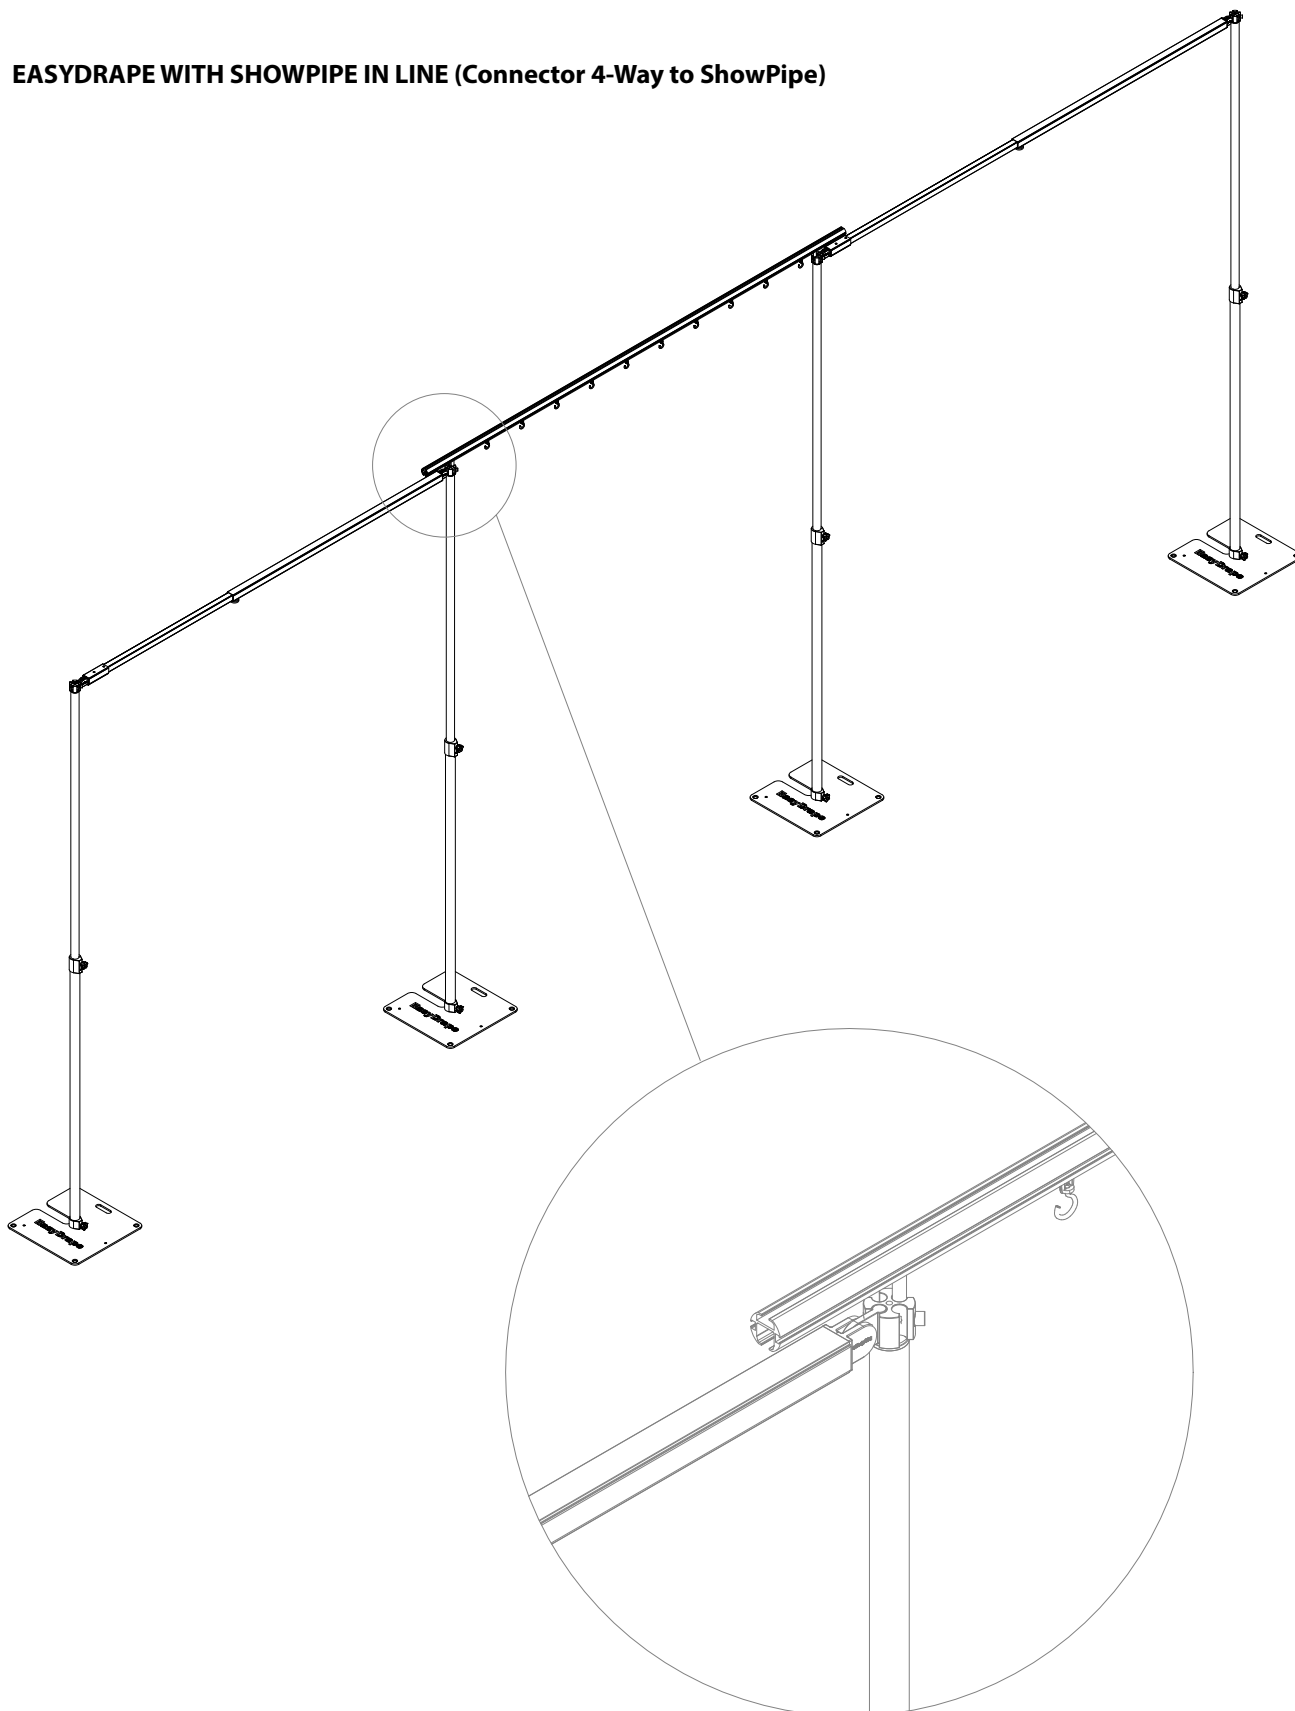

EASYDRAPE

TECHNICAL DATA SHEET

February 2022

Save time and space by using the toolless EasyDrape to safely hang expo drapes up to 5 m high. The stand-alone pipe & drape solution is ideal for trade show displays, venue masking, event decoration, banner stands or temporary room dividers.

» **EASYDRAPE CORNER**

» **EASYDRAPE WALL**

» EASYDRAPE UPRIGHT + SUPPORT

» **EASYDRAPE WITH SHOWPIPE IN LINE (Connector 4-Way to ShowPipe)**

» **EASYDRAPE WITH SHOWPIPE IN FRONT (Connection Plate EasyDrape)**

» EASYDRAPE COAT HOOKS

» EASYDRAPE STORAGE & TRANSPORT OPTIONS

» COMPONENTS (MM) : UPRIGHTS

Telescopic Upright with 4-Way 80 > 146 cm (FOH)	
Article code	Colour
8750 2306 1307	Black
Info	Weight
- 4Way included - For front of house - Max. load 15kg	1.45 kg/m

Base Plate - Front of House (FOH)	
Article code	Colour
8750 2000 0057	Black
Info	Weight
For Upright FOH, Hanging Rope Ring and Retractable Belt	5 kg/piece

Base Plate	
Article code	Colour
8750 2000 0147	Black
Info	Weight
For Upright of 3 m or 5 m high	14 kg/piece