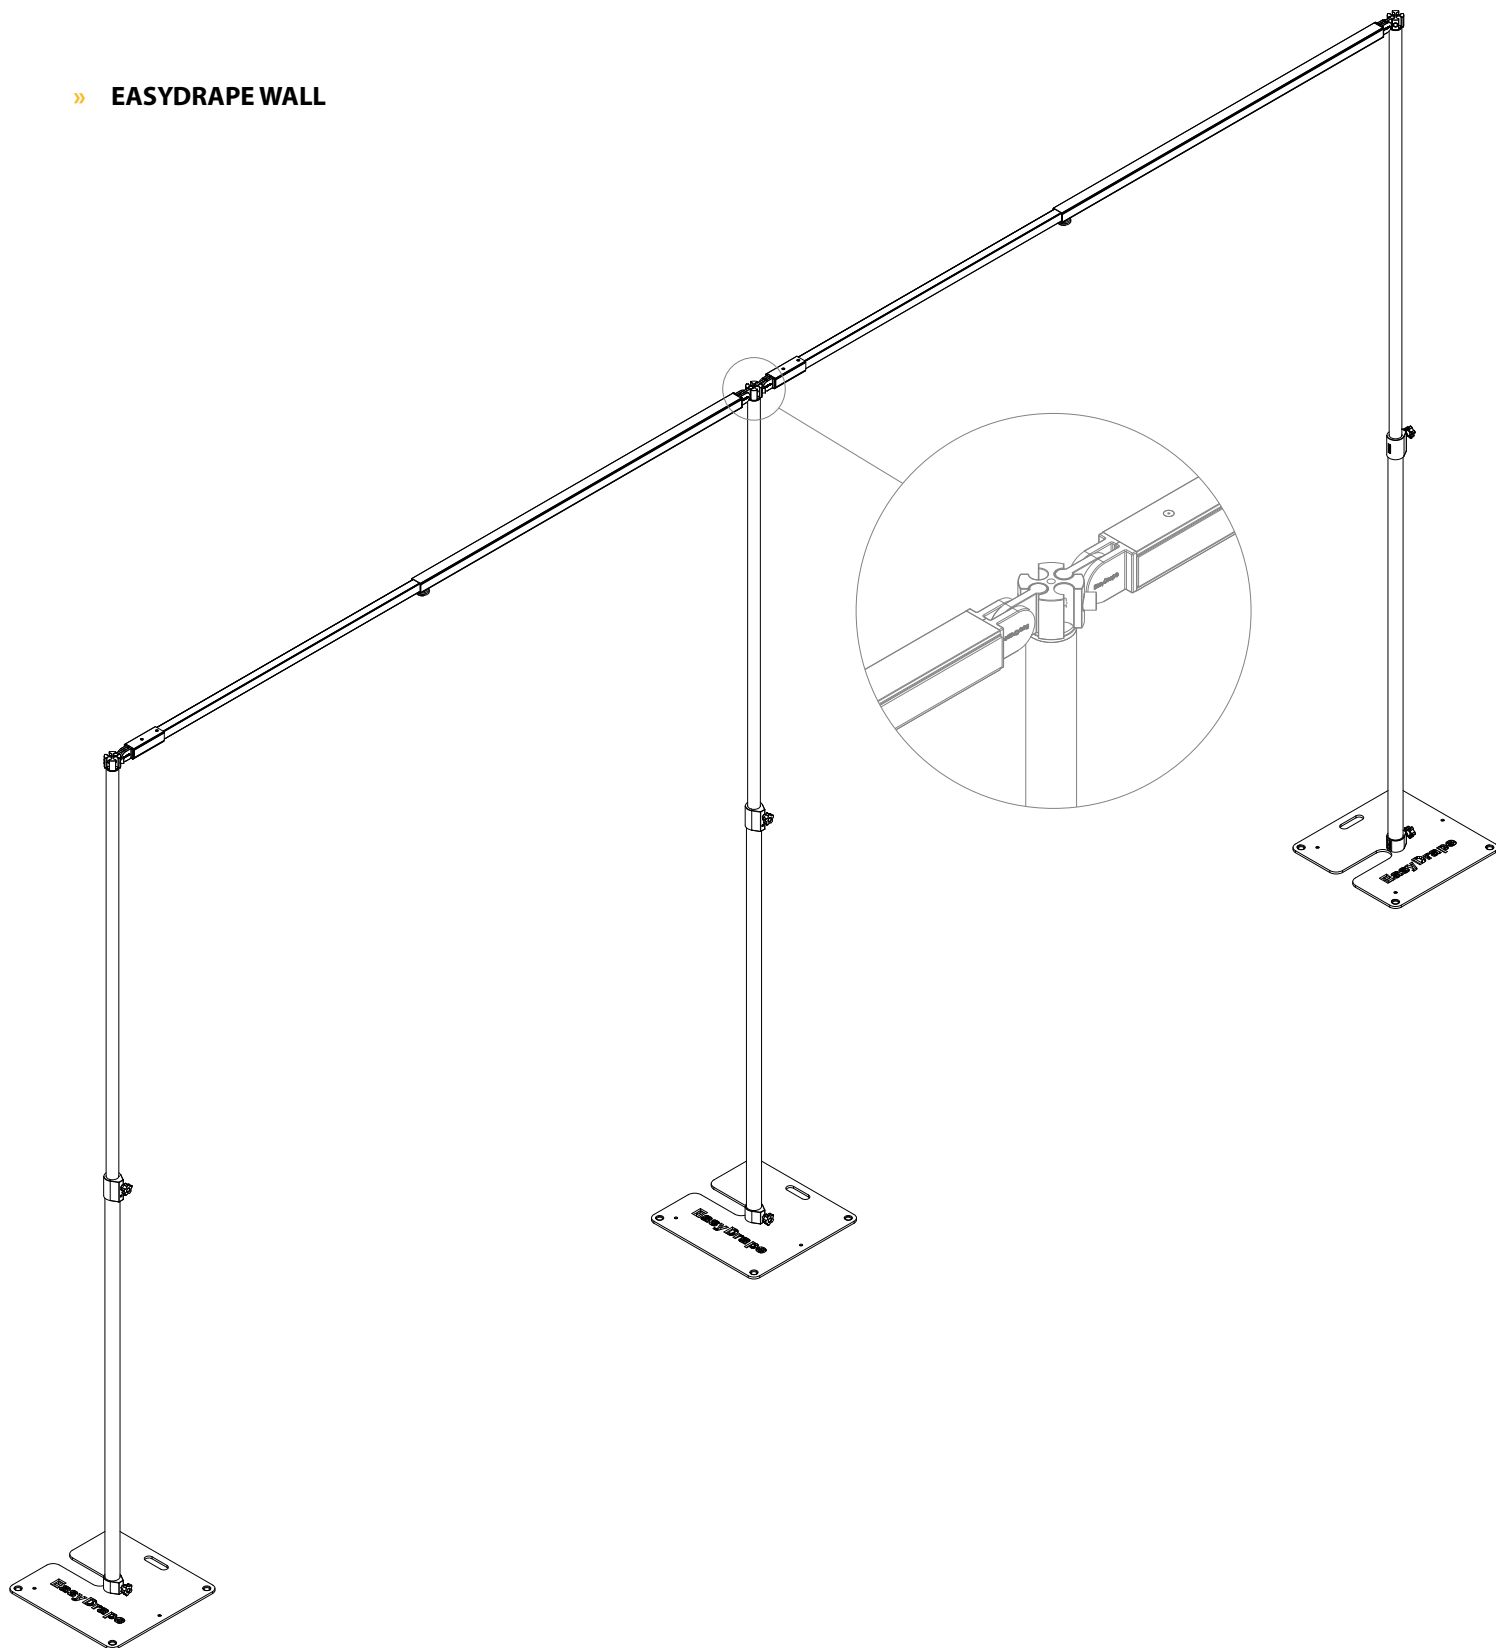

EASYDRAPE

TECHNICAL DATA SHEET

February 2022

Save time and space by using the toolless EasyDrape to safely hang expo drapes up to 5 m high. The stand-alone pipe & drape solution is ideal for trade show displays, venue masking, event decoration, banner stands or temporary room dividers.

- » **SPECIFICATIONS**
- Toolless system for a handy and silent installation (no hammering)
 - For hanging curtains up to 5m high without extension.
 - Build your set at a comfortable height and push it up to as high as 5m. No need for scaffolding.
 - Uprights with 4-way connector for easy mounting of horizontals.
 - Three standard lengths of Uprights:
80 to 146 cm (FOH) // 180 to 337 cm // 180 to 503 cm
 - Three standard lengths of Horizontals:
90 to 120 cm // 120 to 180 cm // 180 to 300 cm
 - EasyDrape support ensures a safe installation.

» **EASYDRAPE CORNER**

» **EASYDRAPE WALL**

» EASYDRAPE UPRIGHT + SUPPORT

» **EASYDRAPE WITH SHOWPIPE IN LINE (Connector 4-Way to ShowPipe)**

» **EASYDRAPE WITH SHOWPIPE IN FRONT (Connection Plate EasyDrape)**

» EASYDRAPE COAT HOOKS

» EASYDRAPE STORAGE & TRANSPORT OPTIONS

» COMPONENTS (MM) : UPRIGHTS

Telescopic Upright with 4-Way 80 > 146 cm (FOH)	
Article code	Colour
8750 2306 1307	Black
Info	Weight
- 4Way included - For front of house - Max. load 15kg	1.45 kg/m