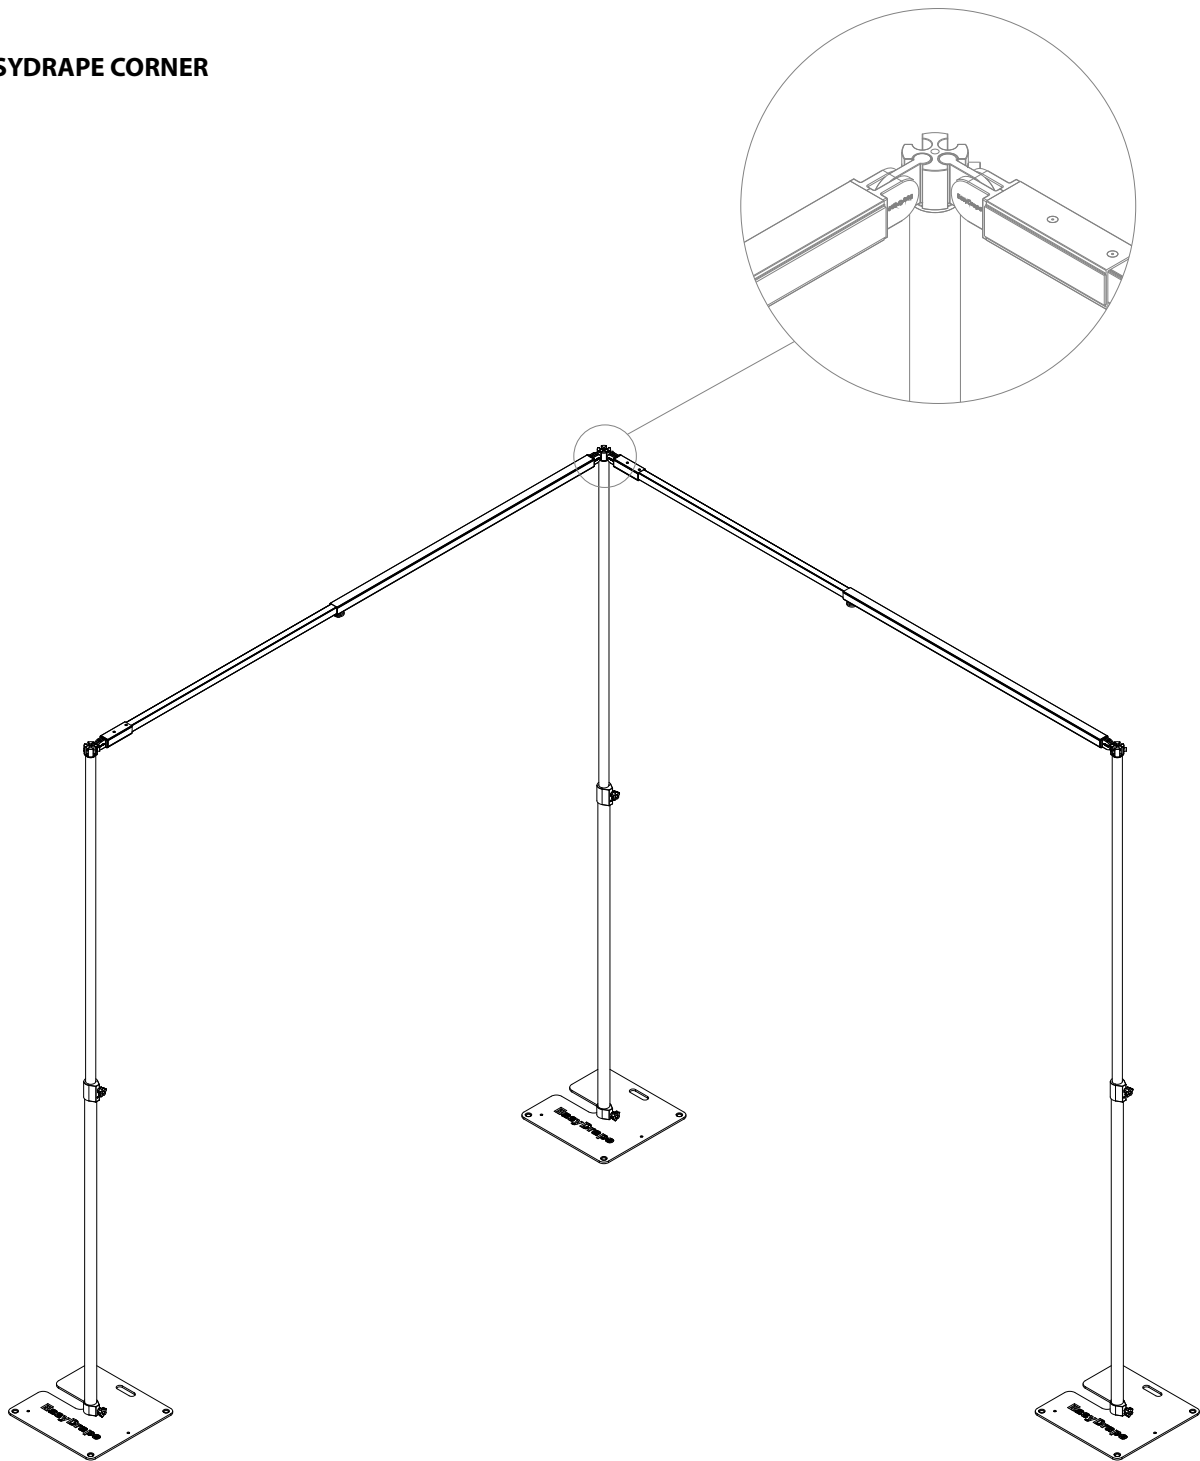

EASYDRAPE

TECHNICAL DATA SHEET

February 2022

Save time and space by using the toolless EasyDrape to safely hang expo drapes up to 5 m high. The stand-alone pipe & drape solution is ideal for trade show displays, venue masking, event decoration, banner stands or temporary room dividers.

- » **SPECIFICATIONS**
- Toolless system for a handy and silent installation (no hammering)
 - For hanging curtains up to 5m high without extension.
 - Build your set at a comfortable height and push it up to as high as 5m. No need for scaffolding.
 - Uprights with 4-way connector for easy mounting of horizontals.
 - Three standard lengths of Uprights:
80 to 146 cm (FOH) // 180 to 337 cm // 180 to 503 cm
 - Three standard lengths of Horizontals:
90 to 120 cm // 120 to 180 cm // 180 to 300 cm
 - EasyDrape support ensures a safe installation.

» **EASYDRAPE CORNER**

» **EASYDRAPE WALL**

» EASYDRAPE UPRIGHT + SUPPORT

» **EASYDRAPE WITH SHOWPIPE IN LINE (Connector 4-Way to ShowPipe)**

» **EASYDRAPE WITH SHOWPIPE IN FRONT (Connection Plate EasyDrape)**

» EASYDRAPE COAT HOOKS

» EASYDRAPE STORAGE & TRANSPORT OPTIONS

» COMPONENTS (MM) : UPRIGHTS

Telescopic Upright with 4-Way 80 > 146 cm (FOH)	
Article code	Colour
8750 2306 1307	Black
Info	Weight
- 4Way included - For front of house - Max. load 15kg	1.45 kg/m