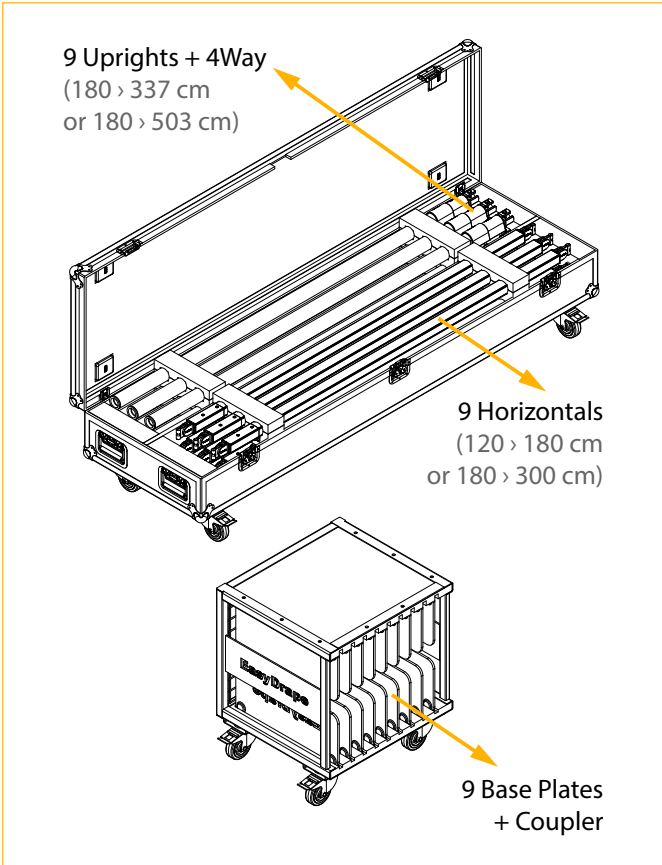

EASYDRAPE

TECHNICAL DATA SHEET

February 2022

Save time and space by using the toolless EasyDrape to safely hang expo drapes up to 5 m high. The stand-alone pipe & drape solution is ideal for trade show displays, venue masking, event decoration, banner stands or temporary room dividers.

- » **SPECIFICATIONS**
- Toolless system for a handy and silent installation (no hammering)
 - For hanging curtains up to 5m high without extension.
 - Build your set at a comfortable height and push it up to as high as 5m. No need for scaffolding.
 - Uprights with 4-way connector for easy mounting of horizontals.
 - Three standard lengths of Uprights:
80 to 146 cm (FOH) // 180 to 337 cm // 180 to 503 cm
 - Three standard lengths of Horizontals:
90 to 120 cm // 120 to 180 cm // 180 to 300 cm
 - EasyDrape support ensures a safe installation.

» **EASYDRAPE CORNER**

» **EASYDRAPE WALL**

» EASYDRAPE UPRIGHT + SUPPORT

» **EASYDRAPE WITH SHOWPIPE IN LINE (Connector 4-Way to ShowPipe)**

» **EASYDRAPE WITH SHOWPIPE IN FRONT (Connection Plate EasyDrape)**

» EASYDRAPE COAT HOOKS

» EASYDRAPE STORAGE & TRANSPORT OPTIONS

» COMPONENTS (MM) : UPRIGHTS

Telescopic Upright with 4-Way 80 > 146 cm (FOH)	
Article code	Colour
8750 2306 1307	Black
Info	Weight
- 4Way included - For front of house - Max. load 15kg	1.45 kg/m