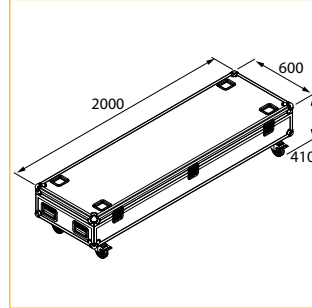

Velvet Hanging Rope	
Article code	Colour
8750 2263 0107	Black
8750 2263 0109	Red
Info	Weight
Diameter: 3 cm Length: 150 cm	0.52 kg/piece

» COMPONENTS (MM) : STORAGE

Flightcase for 9 Base Plates + 9 Uprights + 9 Horizontals	
Article code	Colour
8750 2375 0117	Black
Info	Weight
Fits Uprights of 3 m and 5 m high	118 kg (empty) 312.5 kg (full)