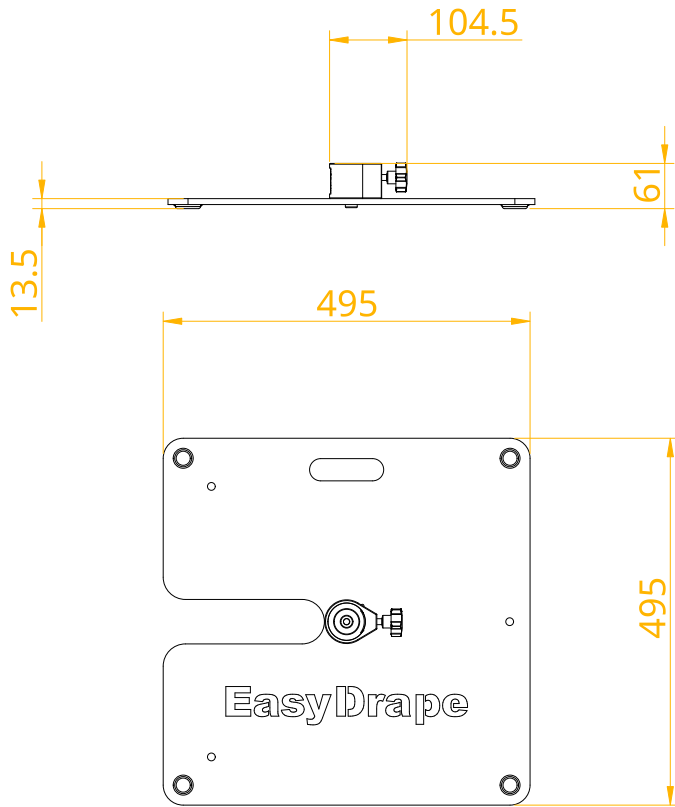

EASYDRAPE

TECHNICAL DATA SHEET

February 2022

Save time and space by using the toolless EasyDrape to safely hang expo drapes up to 5 m high. The stand-alone pipe & drape solution is ideal for trade show displays, venue masking, event decoration, banner stands or temporary room dividers.

- » **SPECIFICATIONS**
- Toolless system for a handy and silent installation (no hammering)
 - For hanging curtains up to 5m high without extension.
 - Build your set at a comfortable height and push it up to as high as 5m. No need for scaffolding.
 - Uprights with 4-way connector for easy mounting of horizontals.
 - Three standard lengths of Uprights:
80 to 146 cm (FOH) // 180 to 337 cm // 180 to 503 cm
 - Three standard lengths of Horizontals:
90 to 120 cm // 120 to 180 cm // 180 to 300 cm
 - EasyDrape support ensures a safe installation.

» OUTER DIMENSIONS UPRIGHT 3 METER (MM)

» OUTER DIMENSIONS UPRIGHT 5 METER (MM)

» OUTER DIMENSIONS BASE PLATE (MM)

» OUTER DIMENSIONS BASE PLATE FRONT OF HOUSE (MM)

» **OUTER DIMENSIONS UPRIGHT WITH SUPPORT (MM)**

Telescopic Upright with 4-Way 180 > 337 cm	
Article code	Colour
8750 2306 3377	Black
Info	Weight
- 4Way included - Max. load 15kg	2.95 kg/m

Telescopic Upright with 4-Way 180 > 503 cm	
Article code	Colour
8750 2306 5057	Black
Info	Weight
- 4Way included - Max. load 15kg	4.60 kg/m