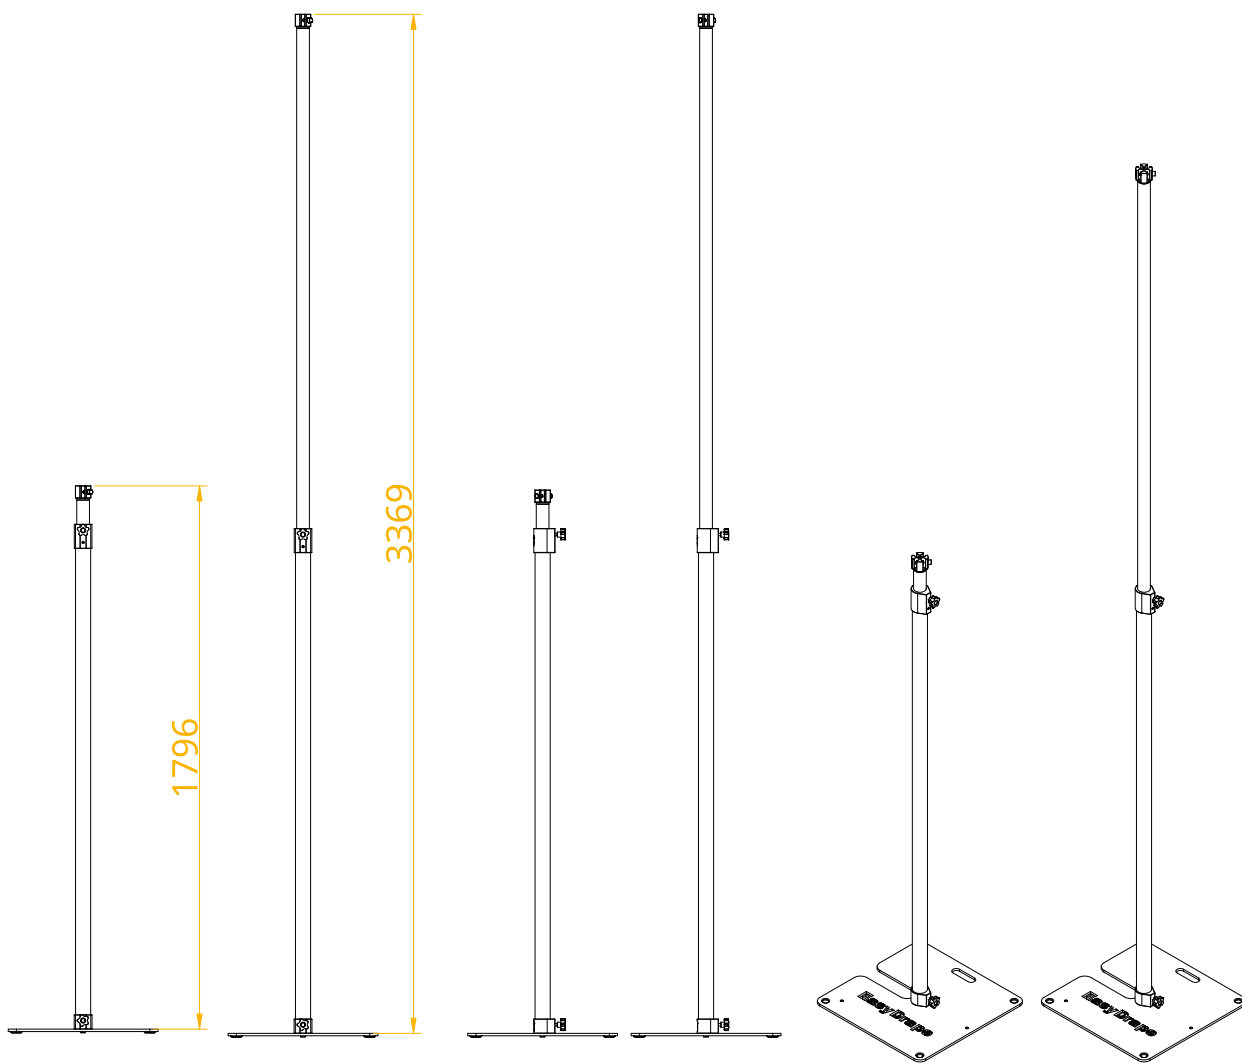

» OUTER DIMENSIONS UPRIGHT 3 METER (MM)