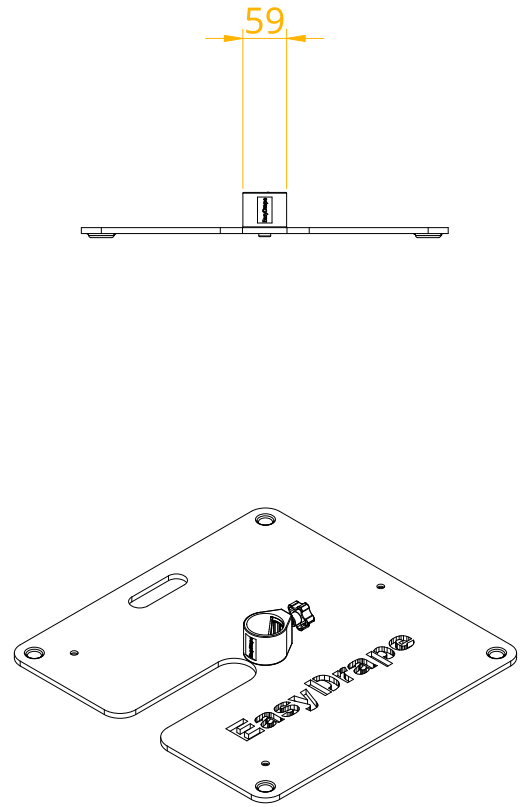

EASYDRAPE

TECHNICAL DATA SHEET

February 2022

Save time and space by using the toolless EasyDrape to safely hang expo drapes up to 5 m high. The stand-alone pipe & drape solution is ideal for trade show displays, venue masking, event decoration, banner stands or temporary room dividers.

- » **SPECIFICATIONS**
- Toolless system for a handy and silent installation (no hammering)
 - For hanging curtains up to 5m high without extension.
 - Build your set at a comfortable height and push it up to as high as 5m. No need for scaffolding.
 - Uprights with 4-way connector for easy mounting of horizontals.
 - Three standard lengths of Uprights:
80 to 146 cm (FOH) // 180 to 337 cm // 180 to 503 cm
 - Three standard lengths of Horizontals:
90 to 120 cm // 120 to 180 cm // 180 to 300 cm
 - EasyDrape support ensures a safe installation.

» OUTER DIMENSIONS UPRIGHT 3 METER (MM)

» OUTER DIMENSIONS UPRIGHT 5 METER (MM)

» OUTER DIMENSIONS BASE PLATE (MM)

» OUTER DIMENSIONS BASE PLATE FRONT OF HOUSE (MM)

» **OUTER DIMENSIONS UPRIGHT WITH SUPPORT (MM)**

» **EASYDRAPE CORNER**

» **EASYDRAPE WALL**

» EASYDRAPE UPRIGHT + SUPPORT

» **EASYDRAPE WITH SHOWPIPE IN LINE (Connector 4-Way to ShowPipe)**

» **EASYDRAPE WITH SHOWPIPE IN FRONT (Connection Plate EasyDrape)**