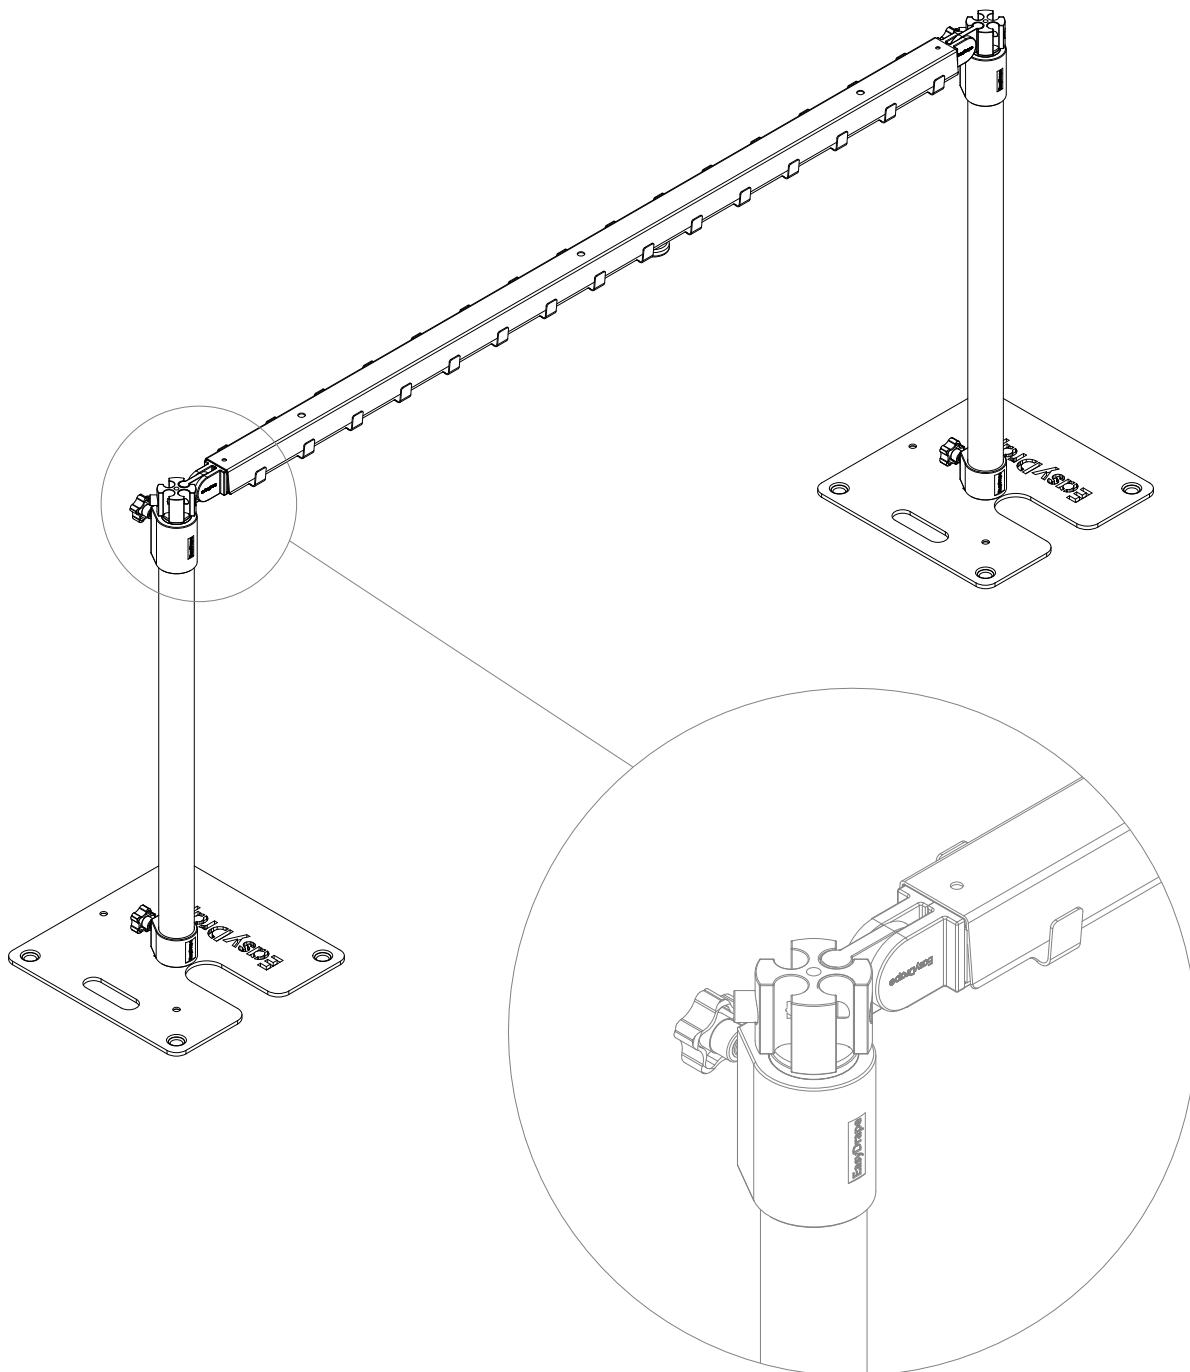

EASYDRAPE

TECHNICAL DATA SHEET

February 2022

Save time and space by using the toolless EasyDrape to safely hang expo drapes up to 5 m high. The stand-alone pipe & drape solution is ideal for trade show displays, venue masking, event decoration, banner stands or temporary room dividers.

» **EASYDRAPE CORNER**

» **EASYDRAPE WALL**

» EASYDRAPE UPRIGHT + SUPPORT

» **EASYDRAPE WITH SHOWPIPE IN LINE (Connector 4-Way to ShowPipe)**

» **EASYDRAPE WITH SHOWPIPE IN FRONT (Connection Plate EasyDrape)**

» EASYDRAPE COAT HOOKS

» EASYDRAPE STORAGE & TRANSPORT OPTIONS

» COMPONENTS (MM) : UPRIGHTS

Telescopic Upright with 4-Way 80 > 146 cm (FOH)	
Article code	Colour
8750 2306 1307	Black
Info	Weight
- 4Way included - For front of house - Max. load 15kg	1.45 kg/m

Base Plate - Front of House (FOH)	
Article code	Colour
8750 2000 0057	Black
Info	Weight
For Upright FOH, Hanging Rope Ring and Retractable Belt	5 kg/piece

Base Plate	
Article code	Colour
8750 2000 0147	Black
Info	Weight
For Upright of 3 m or 5 m high	14 kg/piece