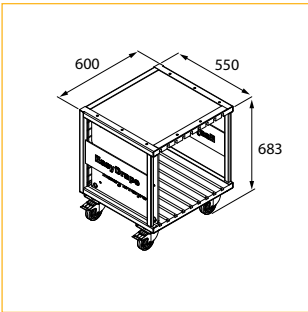

Cart for 9 Base Plates	
Article code	Colour
8750 2375 0305	Black
Info	Weight
Fits Base Plates only	42 kg (empty) 168 kg (full)