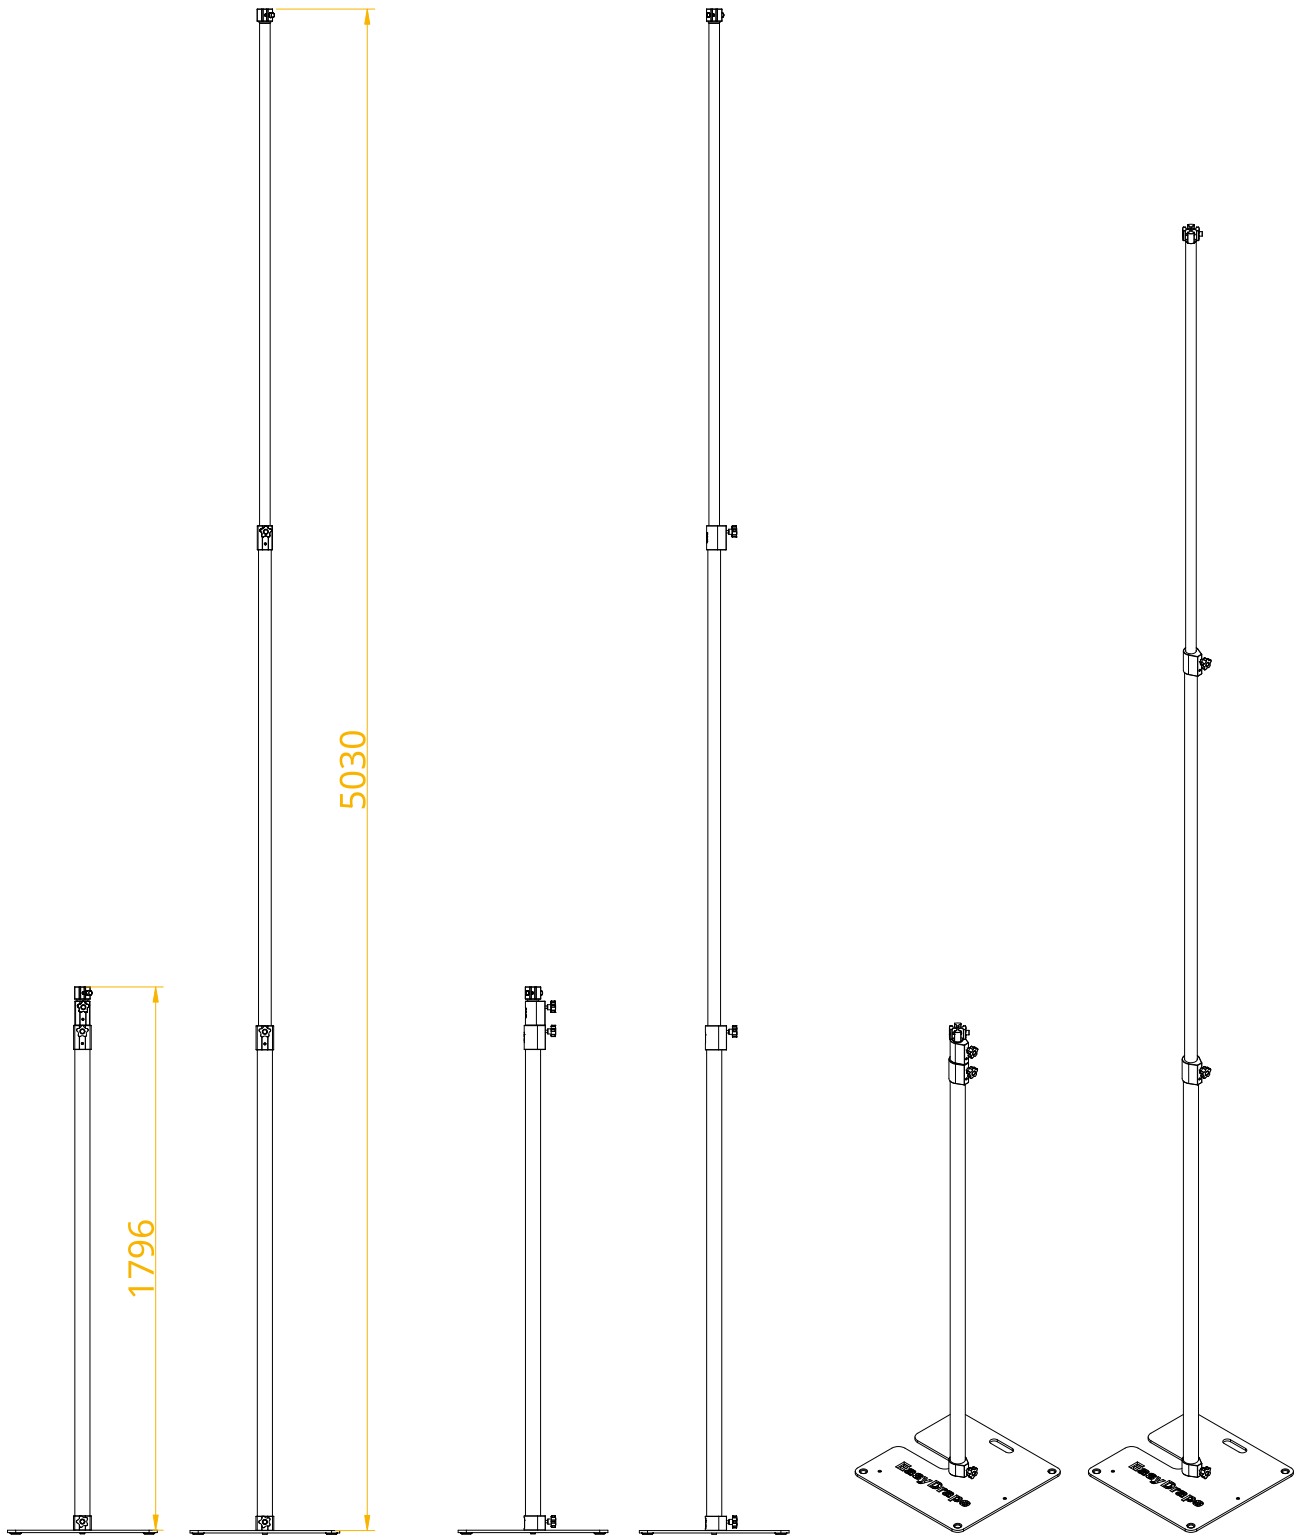

EASYDRAPE

TECHNICAL DATA SHEET

February 2022

Save time and space by using the toolless EasyDrape to safely hang expo drapes up to 5 m high. The stand-alone pipe & drape solution is ideal for trade show displays, venue masking, event decoration, banner stands or temporary room dividers.

- » **SPECIFICATIONS**
- Toolless system for a handy and silent installation (no hammering)
 - For hanging curtains up to 5m high without extension.
 - Build your set at a comfortable height and push it up to as high as 5m. No need for scaffolding.
 - Uprights with 4-way connector for easy mounting of horizontals.
 - Three standard lengths of Uprights:
80 to 146 cm (FOH) // 180 to 337 cm // 180 to 503 cm
 - Three standard lengths of Horizontals:
90 to 120 cm // 120 to 180 cm // 180 to 300 cm
 - EasyDrape support ensures a safe installation.

» OUTER DIMENSIONS UPRIGHT 3 METER (MM)

» OUTER DIMENSIONS UPRIGHT 5 METER (MM)

» OUTER DIMENSIONS BASE PLATE (MM)

» OUTER DIMENSIONS BASE PLATE FRONT OF HOUSE (MM)

» **OUTER DIMENSIONS UPRIGHT WITH SUPPORT (MM)**

» **EASYDRAPE CORNER**

» **EASYDRAPE WALL**

» EASYDRAPE UPRIGHT + SUPPORT

» **EASYDRAPE WITH SHOWPIPE IN LINE (Connector 4-Way to ShowPipe)**

» **EASYDRAPE WITH SHOWPIPE IN FRONT (Connection Plate EasyDrape)**