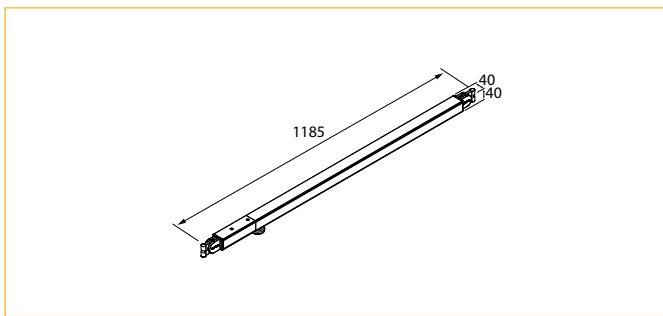

Telescopic Upright with 4-Way 180 > 337 cm	
Article code	Colour
8750 2306 3377	Black
Info	Weight
- 4Way included - Max. load 15kg	2.95 kg/m

Telescopic Upright with 4-Way 180 > 503 cm	
Article code	Colour
8750 2306 5057	Black
Info	Weight
- 4Way included - Max. load 15kg	4.60 kg/m

Base Plate - Front of House (FOH)	
Article code	Colour
8750 2000 0057	Black
Info	Weight
For Upright FOH, Hanging Rope Ring and Retractable Belt	5 kg/piece

Base Plate	
Article code	Colour
8750 2000 0147	Black
Info	Weight
For Upright of 3 m or 5 m high	14 kg/piece

Base Plate Coupler	
Article code	Colour
8750 2306 0017	Black
Info	Weight
To connect Upright to floor plate	0.22 kg/piece

» COMPONENTS (MM) : HORIZONTALS

Horizontal Drape Support 90 > 120 cm

Article code	Colour
8750 2309 0907	Black
Info	Weight
Finished with hook & loop fastener on both sides for attaching EasyDrape curtains.	1.55 kg/piece