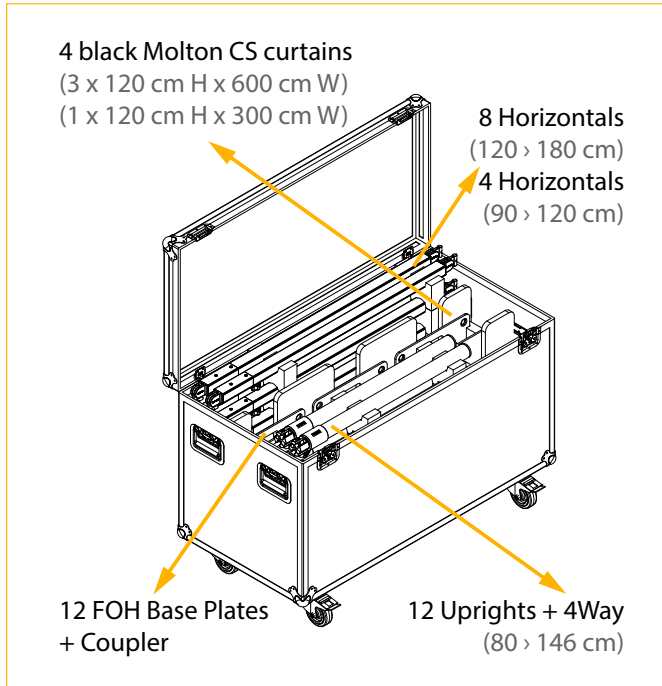

» **EASYDRAPE CORNER**

» **EASYDRAPE WALL**

» EASYDRAPE UPRIGHT + SUPPORT

» **EASYDRAPE WITH SHOWPIPE IN LINE (Connector 4-Way to ShowPipe)**

» **EASYDRAPE WITH SHOWPIPE IN FRONT (Connection Plate EasyDrape)**

» EASYDRAPE COAT HOOKS

» EASYDRAPE STORAGE & TRANSPORT OPTIONS

» COMPONENTS (MM) : UPRIGHTS

Telescopic Upright with 4-Way 80 > 146 cm (FOH)	
Article code	Colour
8750 2306 1307	Black
Info	Weight
- 4Way included - For front of house - Max. load 15kg	1.45 kg/m