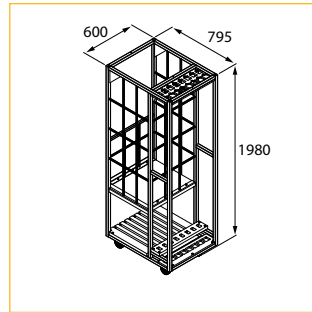

Trolley for 8 Uprights + 8 Base Plates + 8 Horizontals + 6 Drapes	
Article code	Colour
8750 2375 0427	Black
Info	Weight
Fits Uprights of 3 m and 5 m high	72 kg (empty) 245 kg (full)