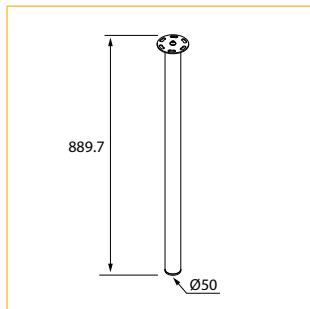

Hanging Rope - Ring	
Article code	Colour
8750 2317 0917	Black
Info	Weight
On fix pole - 90 cm H	0.92 kg/piece