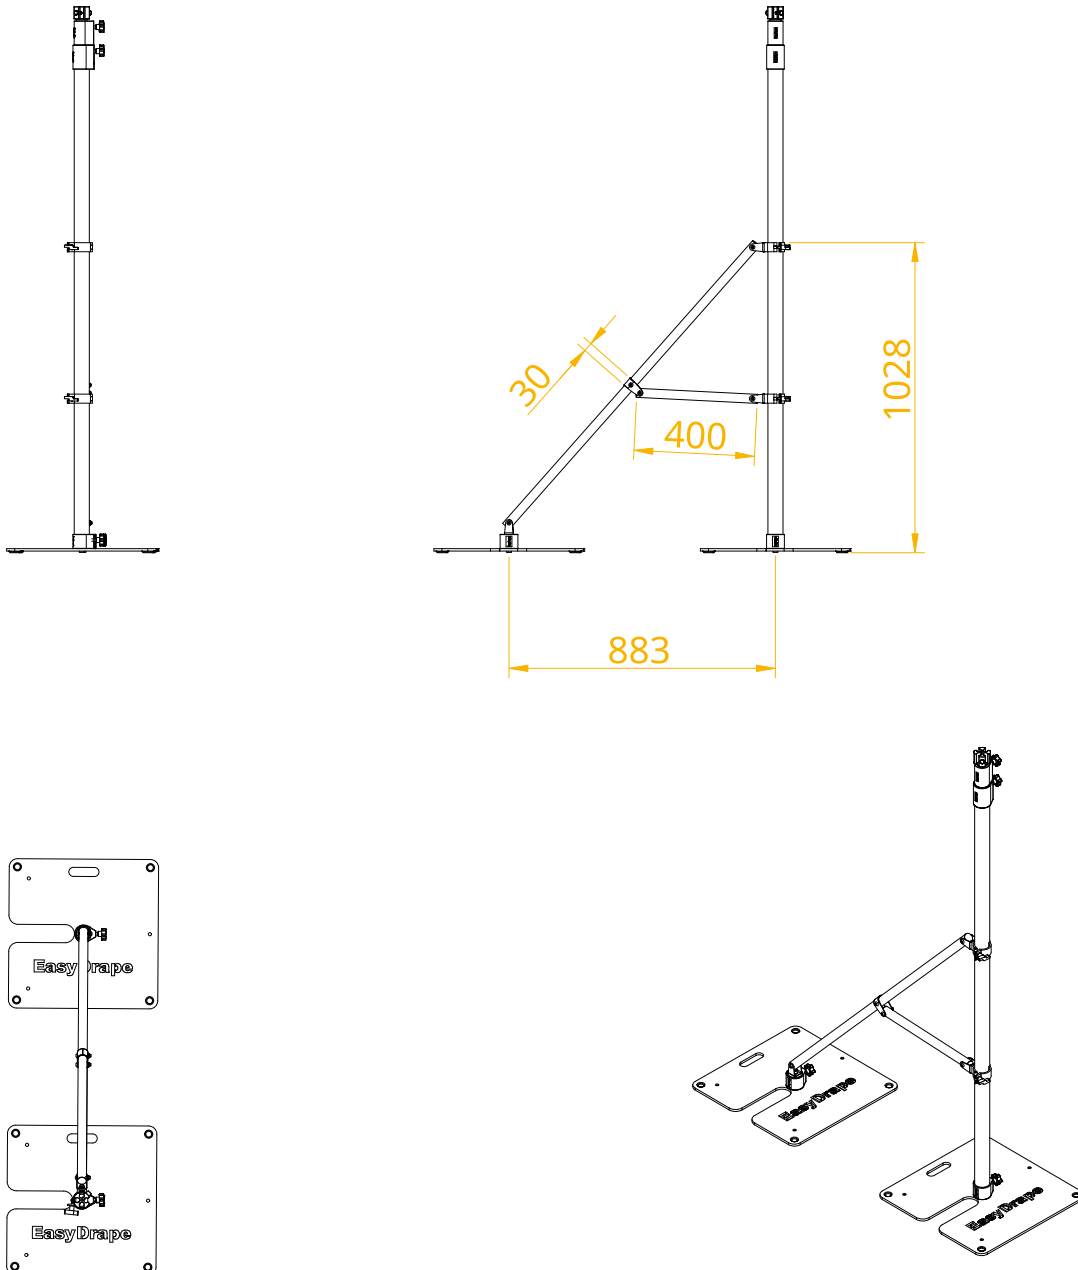

EASYDRAPE

TECHNICAL DATA SHEET

February 2022

Save time and space by using the toolless EasyDrape to safely hang expo drapes up to 5 m high. The stand-alone pipe & drape solution is ideal for trade show displays, venue masking, event decoration, banner stands or temporary room dividers.

- » **SPECIFICATIONS**
- Toolless system for a handy and silent installation (no hammering)
 - For hanging curtains up to 5m high without extension.
 - Build your set at a comfortable height and push it up to as high as 5m. No need for scaffolding.
 - Uprights with 4-way connector for easy mounting of horizontals.
 - Three standard lengths of Uprights:
80 to 146 cm (FOH) // 180 to 337 cm // 180 to 503 cm
 - Three standard lengths of Horizontals:
90 to 120 cm // 120 to 180 cm // 180 to 300 cm
 - EasyDrape support ensures a safe installation.

» OUTER DIMENSIONS UPRIGHT 3 METER (MM)

» OUTER DIMENSIONS UPRIGHT 5 METER (MM)

» OUTER DIMENSIONS BASE PLATE (MM)

» OUTER DIMENSIONS BASE PLATE FRONT OF HOUSE (MM)

» **OUTER DIMENSIONS UPRIGHT WITH SUPPORT (MM)**

» **EASYDRAPE CORNER**

» **EASYDRAPE WALL**

» EASYDRAPE UPRIGHT + SUPPORT

» **EASYDRAPE WITH SHOWPIPE IN LINE (Connector 4-Way to ShowPipe)**

» **EASYDRAPE WITH SHOWPIPE IN FRONT (Connection Plate EasyDrape)**