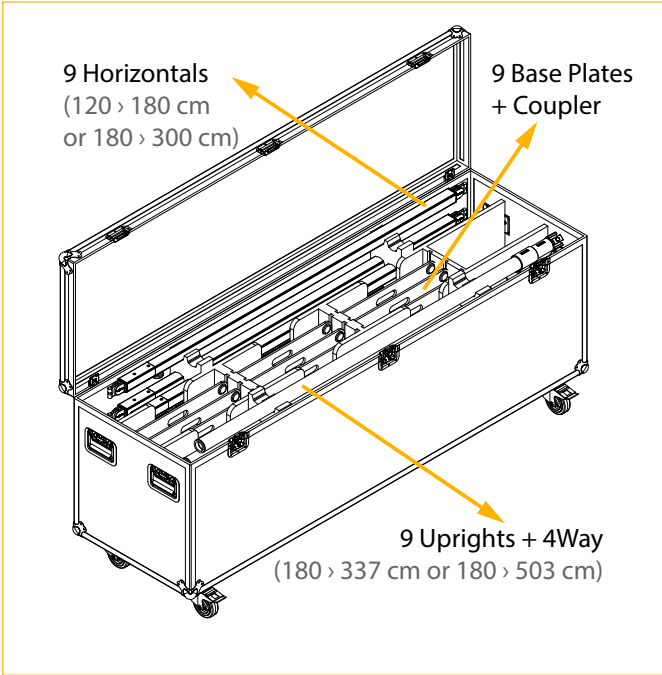

EASYDRAPE

TECHNICAL DATA SHEET

February 2022

Save time and space by using the toolless EasyDrape to safely hang expo drapes up to 5 m high. The stand-alone pipe & drape solution is ideal for trade show displays, venue masking, event decoration, banner stands or temporary room dividers.

» **EASYDRAPE CORNER**

» **EASYDRAPE WALL**

» EASYDRAPE UPRIGHT + SUPPORT

» **EASYDRAPE WITH SHOWPIPE IN LINE (Connector 4-Way to ShowPipe)**

» **EASYDRAPE WITH SHOWPIPE IN FRONT (Connection Plate EasyDrape)**

» EASYDRAPE COAT HOOKS

» EASYDRAPE STORAGE & TRANSPORT OPTIONS

» COMPONENTS (MM) : UPRIGHTS

Telescopic Upright with 4-Way 80 > 146 cm (FOH)	
Article code	Colour
8750 2306 1307	Black
Info	Weight
- 4Way included - For front of house - Max. load 15kg	1.45 kg/m