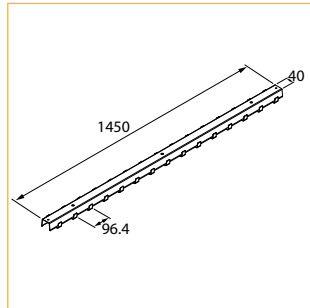

Coat Hooks	
Article code	Colour
8750 2317 1457	Black
Info	Weight
Length 145 cm	2.94 kg/piece