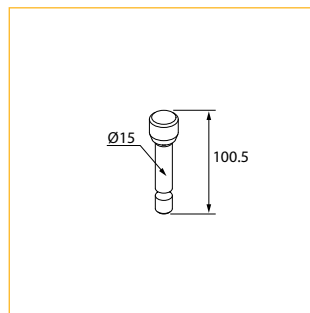

Connection Plate for ShowPipe	
Article code	Colour
8750 2263 0087	Black
Info	Weight
To hang ShowPipe in front of EasyDrape	0.21 kg/piece

Connector 4-Way to ShowPipe	
Article code	Colour
8750 2263 0074	Aluminium
Info	Weight
To hang ShowPipe in line with EasyDrape	0.006 kg/piece