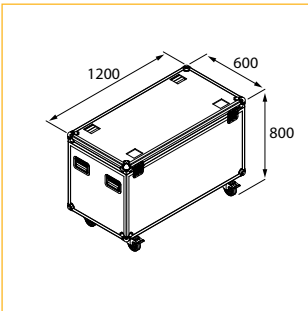

Flightcase Front of House	
Article code	Colour
8750 2380 0117	Black
Info	Weight
Fits 12 Horizontals + 12 FOH Base Plates + 12 FOH Uprights + 4 drapes	45 kg (empty) 185 kg (full)