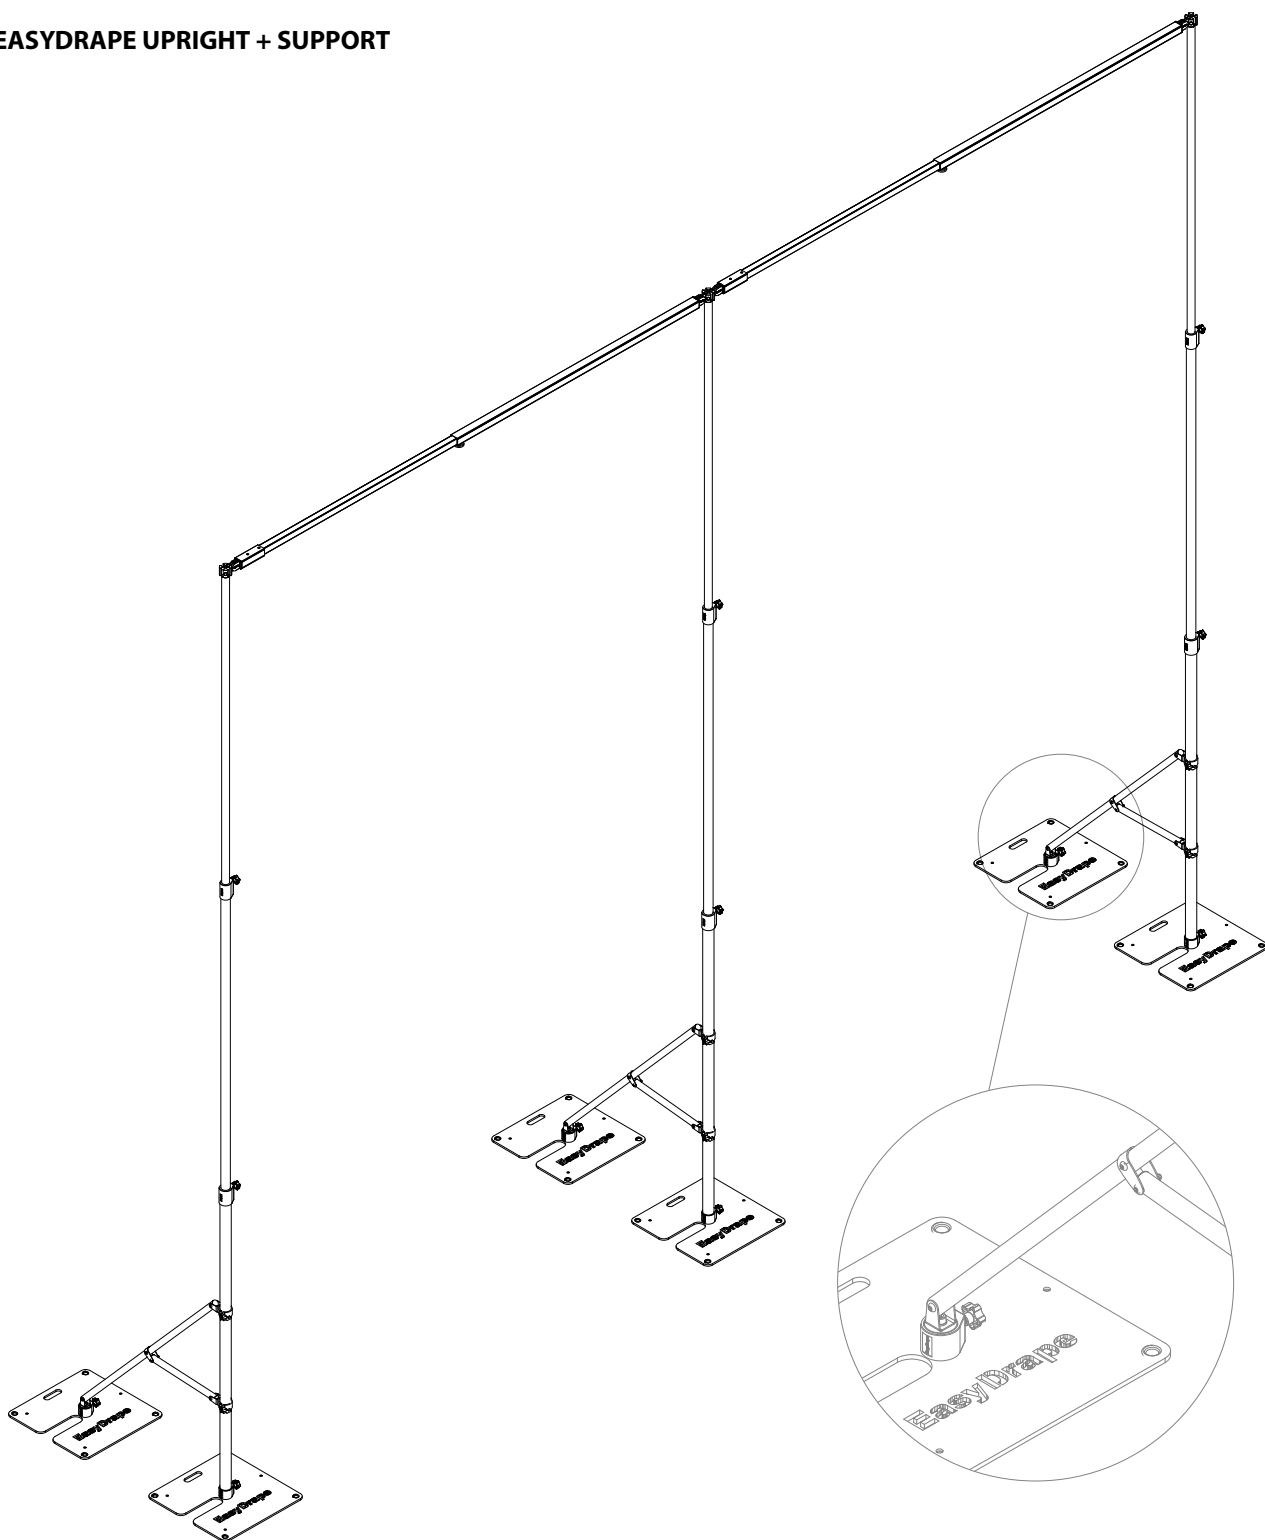

EASYDRAPE

TECHNICAL DATA SHEET

February 2022

Save time and space by using the toolless EasyDrape to safely hang expo drapes up to 5 m high. The stand-alone pipe & drape solution is ideal for trade show displays, venue masking, event decoration, banner stands or temporary room dividers.

- » **SPECIFICATIONS**
- Toolless system for a handy and silent installation (no hammering)
 - For hanging curtains up to 5m high without extension.
 - Build your set at a comfortable height and push it up to as high as 5m. No need for scaffolding.
 - Uprights with 4-way connector for easy mounting of horizontals.
 - Three standard lengths of Uprights:
80 to 146 cm (FOH) // 180 to 337 cm // 180 to 503 cm
 - Three standard lengths of Horizontals:
90 to 120 cm // 120 to 180 cm // 180 to 300 cm
 - EasyDrape support ensures a safe installation.

» **EASYDRAPE CORNER**

» **EASYDRAPE WALL**

» EASYDRAPE UPRIGHT + SUPPORT

» **EASYDRAPE WITH SHOWPIPE IN LINE (Connector 4-Way to ShowPipe)**

» **EASYDRAPE WITH SHOWPIPE IN FRONT (Connection Plate EasyDrape)**

» EASYDRAPE COAT HOOKS

» EASYDRAPE STORAGE & TRANSPORT OPTIONS

» COMPONENTS (MM) : UPRIGHTS

Telescopic Upright with 4-Way 80 > 146 cm (FOH)	
Article code	Colour
8750 2306 1307	Black
Info	Weight
- 4Way included - For front of house - Max. load 15kg	1.45 kg/m