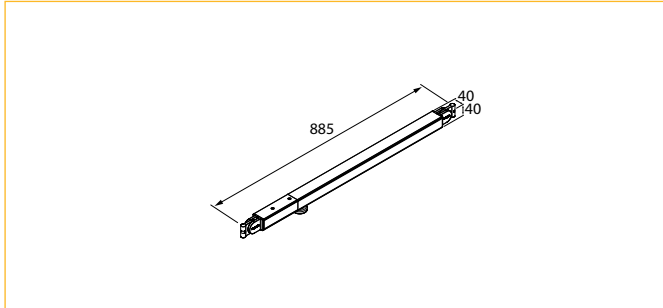

Base Plate - Front of House (FOH)	
Article code	Colour
8750 2000 0057	Black
Info	Weight
For Upright FOH, Hanging Rope Ring and Retractable Belt	5 kg/piece

Base Plate	
Article code	Colour
8750 2000 0147	Black
Info	Weight
For Upright of 3 m or 5 m high	14 kg/piece

Base Plate Coupler	
Article code	Colour
8750 2306 0017	Black
Info	Weight
To connect Upright to floor plate	0.22 kg/piece

» COMPONENTS (MM) : HORIZONTALS

Horizontal Drape Support 90 > 120 cm

Article code	Colour
8750 2309 0907	Black
Info	Weight
Finished with hook & loop fastener on both sides for attaching EasyDrape curtains.	1.55 kg/piece