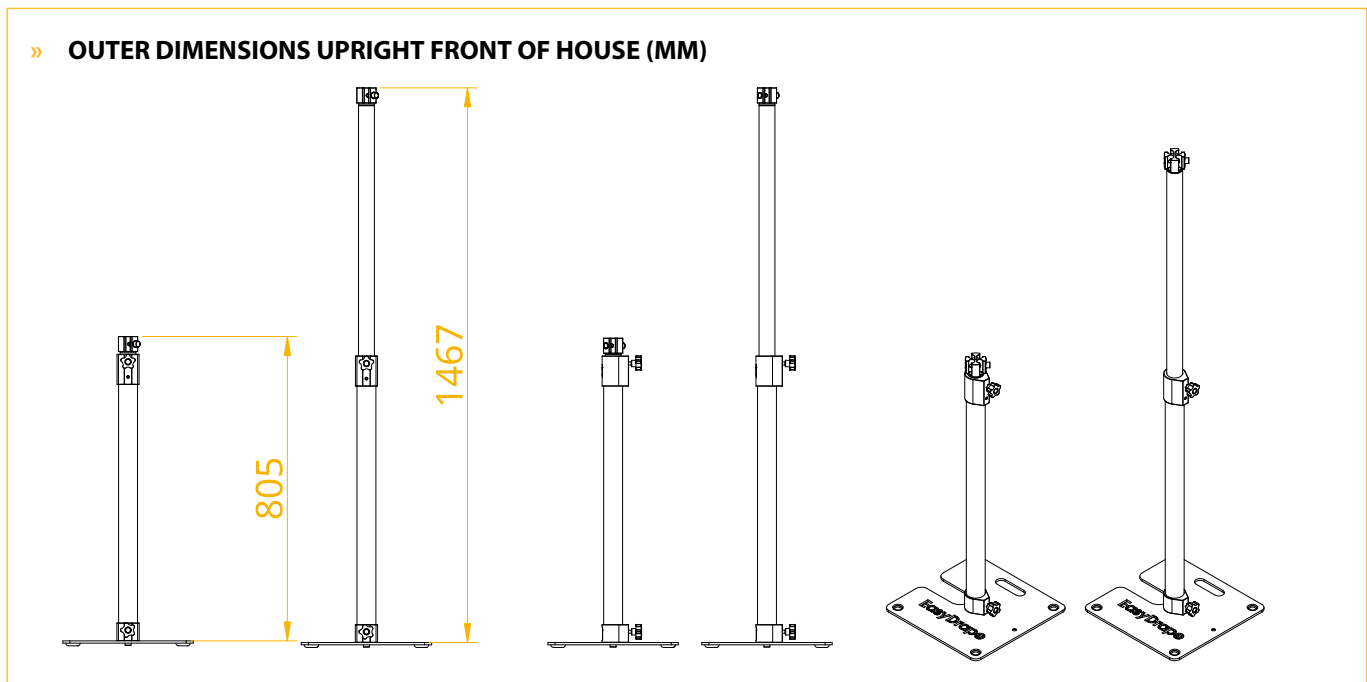

EASYDRAPE

TECHNICAL DATA SHEET

February 2022

Save time and space by using the toolless EasyDrape to safely hang expo drapes up to 5 m high. The stand-alone pipe & drape solution is ideal for trade show displays, venue masking, event decoration, banner stands or temporary room dividers.

- » **SPECIFICATIONS**
- Toolless system for a handy and silent installation (no hammering)
 - For hanging curtains up to 5m high without extension.
 - Build your set at a comfortable height and push it up to as high as 5m. No need for scaffolding.
 - Uprights with 4-way connector for easy mounting of horizontals.
 - Three standard lengths of Uprights:
80 to 146 cm (FOH) // 180 to 337 cm // 180 to 503 cm
 - Three standard lengths of Horizontals:
90 to 120 cm // 120 to 180 cm // 180 to 300 cm
 - EasyDrape support ensures a safe installation.